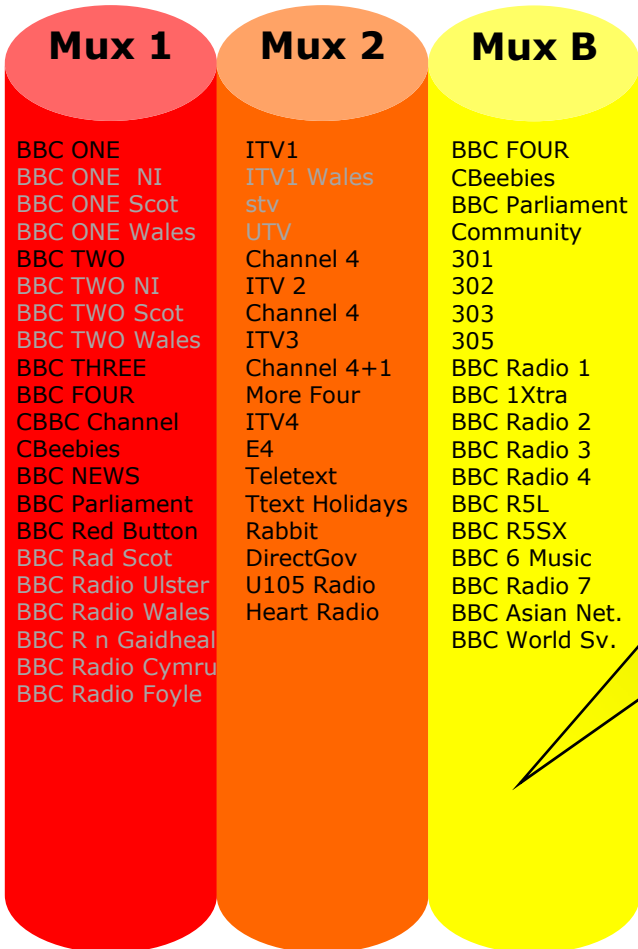

# UK DTT – FREEVIEW Multiplexes

as at February 13 2009

From all transmitters (Main & Relay)

3 PSB

BBC-A

D3 & 4

BBC-B

S4C in Wales also moves to PSB mux at switchover

# UK DTT – FREEVIEW Multiplexes

as at February 13 2009

From all transmitters (Main & Relay)

3 PSB

**Mux 1**

BBC ONE  
BBC ONE NI  
BBC ONE Scot  
BBC ONE Wales  
BBC TWO  
BBC TWO NI  
BBC TWO Scot  
BBC TWO Wales  
BBC THREE  
BBC FOUR  
CBBC Channel  
CBeebies  
BBC NEWS  
BBC Parliament  
BBC Red Button  
BBC Rad Scot  
BBC Radio Ulster  
BBC Radio Wales  
BBC R n Gaidheal  
BBC Radio Cymru  
BBC Radio Foyle

**Mux C**

SKY THREE  
Dave  
E4+1  
smileTV  
Sky News  
Sky Spts News  
SkyText  
talkSPORT  
Premier Radio  
Absolute Radio

**Mux D**

UKTV History  
Film4  
4Music  
Virgin1  
TMF  
Ideal World  
Dave + 1  
ITV2 +1  
TOPUP Anytime4  
Gems TV  
Lottery Xtra  
Russia Today  
4TVinteractive  
The Hits Radio  
Kiss  
heat  
Magic  
Q  
SMOOTH RADIO  
Kerrang!